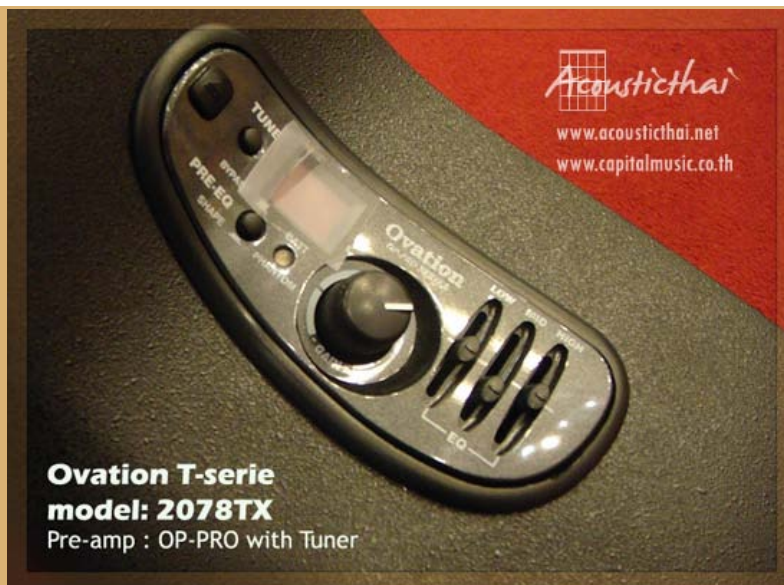

Back/Side)
Deep Contour Bowl
Contour Bowl

Ovation T-serie
model: 2078TX
Style : Elite

Elite Series

Fingerboard Ebony
Ebony
Headstock

(Neck) Maple

Ovation: 2078TX
OP-PRO Jazz Al Di Meola
Melissa Etheridge

(tuner) Build-In