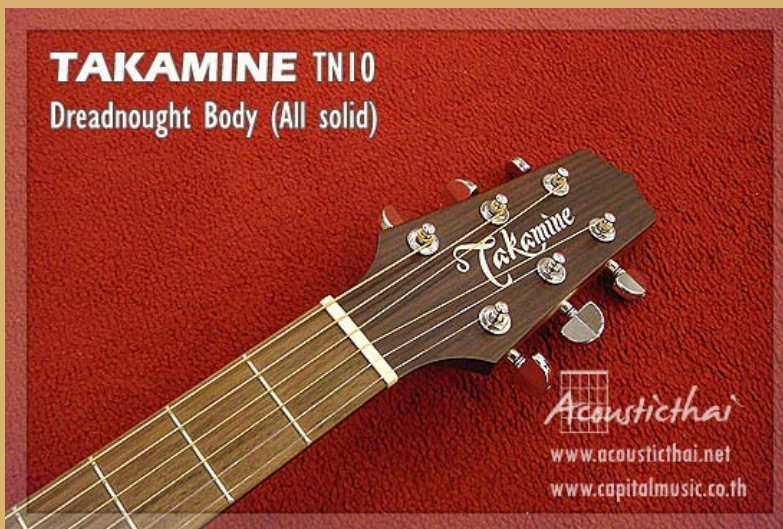

Made in Japan

Headstock Takamine
Fingerboard Indian Rosewood